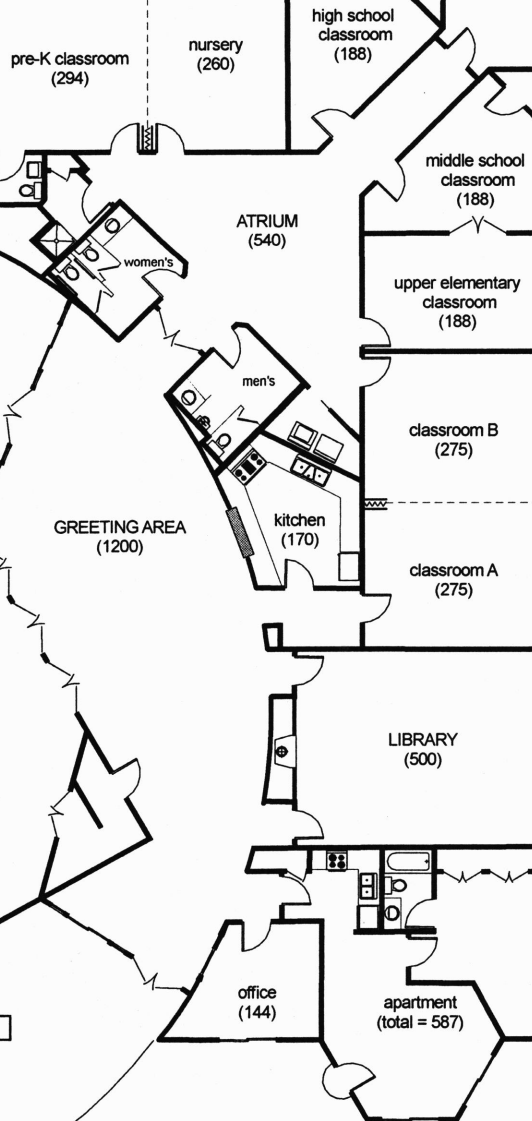

PLAYGROUND
(large timber playscape, sandbox,
swings, chain-link enclosure)

access from
Adair Street

PATIO
(concrete)

GREETING AREA
(1200)

ATRIUM
(540)

kitchen
(170)

classroom B
(275)

classroom A
(275)

LIBRARY
(500)

office
(144)

apartment
(total = 587)

MEETING ROOM
(2180)

LAWN
(bermuda)

access from
Howard Avenue

**Atlanta Friends
Meetinghouse**
701 W Howard Ave
Decatur, GA 30030
404/377-2474